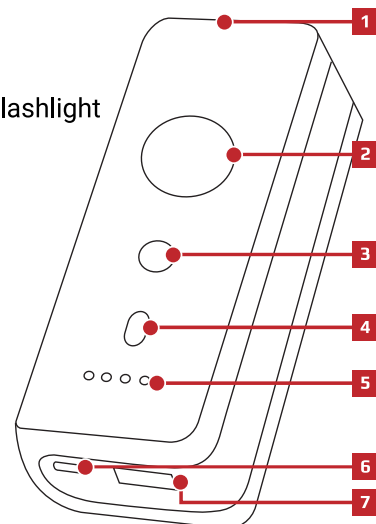

HERO®LITE™ fits in your pocket or purse for convenient carrying and is easily operated with the push of a button.

Feel confident and secure with a HERO®LITE™ in hand.

4-in-1 Safety Features

BLINDING STUN LIGHTS

Blind and stun the target with strobing red, white, and blue lights. The blazing lights are so bright they're painful to look at, forcing the attacker to look away, while creating a visible beacon for anyone nearby.

DEAFENING 130DB ALARM

Draw attention and startle the target with an ear piercing 130dB alarm. As loud as a jet engine at take off, the deafening sound physically hurts to be near and can easily be heard by others in a wide radius.

EMERGENCY POWER BANK

Be prepared for any emergency with backup power. Charge your device with the built in USB port. The 2600mAh capacity ensures you'll have enough battery to contact emergency services and more.

BRILLIANT FLASHLIGHT

Light up any space with the built in flashlight. Whether you're walking at night or passing through a dimly lit area, you'll have bright light and instant access to the alarm and stun lights if danger appears.

Easy to Operate

COMPONENTS

1. Blinding Pulse Lights and Flashlight
2. Deafening Alarm Speaker
3. Flashlight On/Off Button
4. Alarm On/Off Switch
5. Power Indicator Light
6. Micro USB Input Port
7. USB Output Port

Specifications

DIMENSIONS

Length: 4.5 in
Width: 1.9 in
Height: 1.2 in
Weight: 173 g

POWER BANK

Capacity: 2600mAh
Voltage: 5V
Current: 2A

CHARGING

Charge In: 3 hrs
Voltage: 5V
Current: 2A

LIGHTS

Lumens: 1300
Run Time: 4.3 hrs

ALARM

Decibels: 130dB
Run Time: 3.2 hrs

Safeting Information

WARNING

Alarm produces a very loud sound. Use caution when activating in enclosed spaces or near others. Avoid prolonged exposure as it may cause hearing loss.

WARNING

Avoid looking directly at lights. Prolonged exposure may cause vision damage.

WARNING

This device is not waterproof. Avoid exposure to liquid. Do not submerge.

WARNING

Device contains a lithium polymer battery. Do not puncture or disassemble. Do not expose to flames or fire. Do not leave in direct sunlight. If battery discharge or swelling is visible, do not charge or use.

HERO®
NON-LETHAL

We're here to answer your questions and provide support. Contact our customer service team via email, phone, or text:

(833) 437-6669 | support@hero.us.com | [@bringahero](https://twitter.com/bringahero) | [hero.us.com](https://www.hero.us.com)